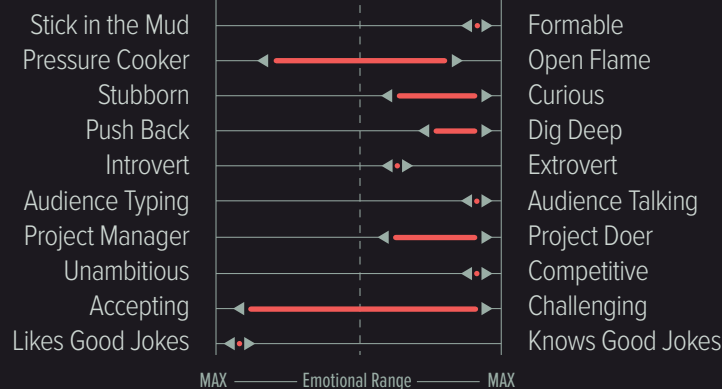

DIY PROJECTS

ALPINE ENTHUSIAST

DISC GOLF PROMOTE/PLAY

MAKING BREAD

LONG WALKS

Personality

Skills

- Creative/Art Direction
- Branding & Identity
- Packaging
- Digital & Traditional Pre-press
- Photography
- Video Editing
- Illustration
- Motion Graphics
- HTML/CSS & WordPress
- Drone Photography
- + New
- Illustrator
- Photoshop
- InDesign
- After Effects
- Premier
- Flash
- Sketch/Figma
- Dimension/Cinema4D
- + New